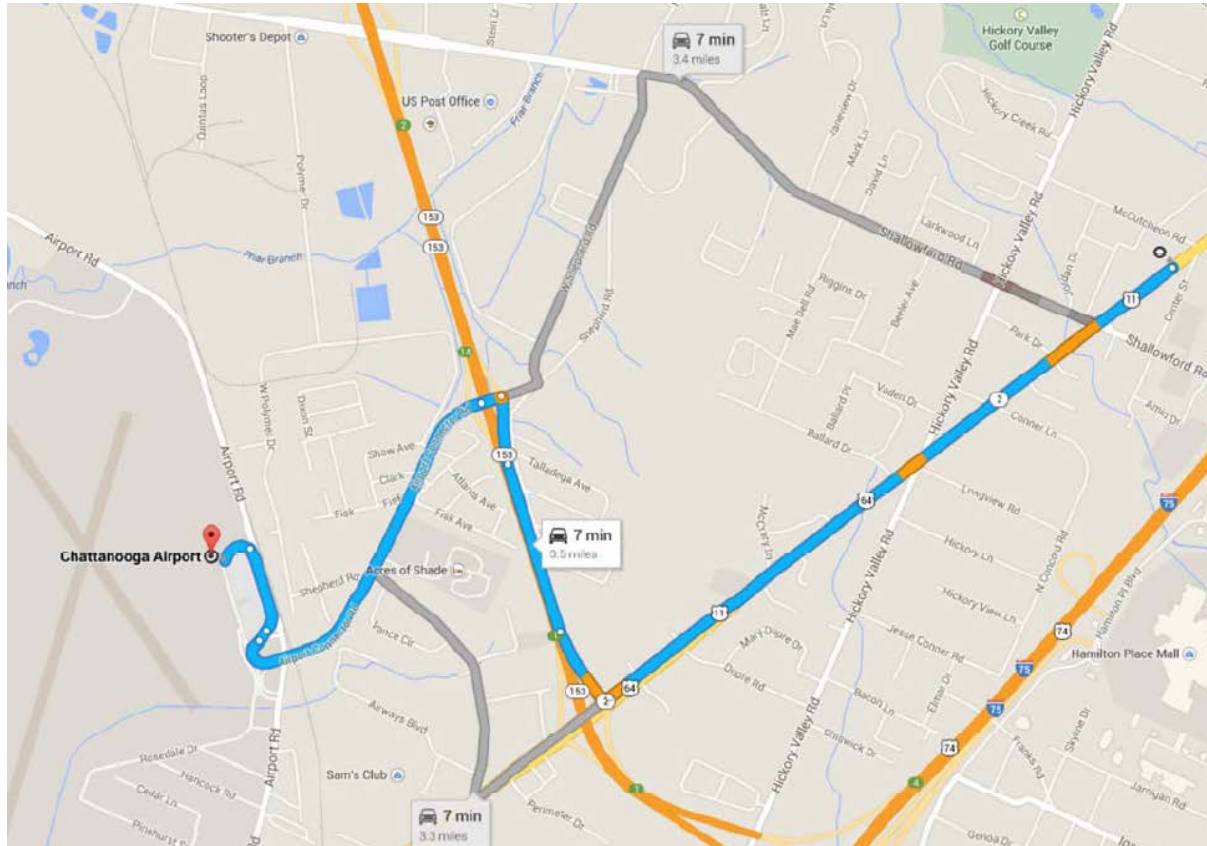

Map of Directions

Routes from Chattanooga Airport (CHA) to CONTECH's Office